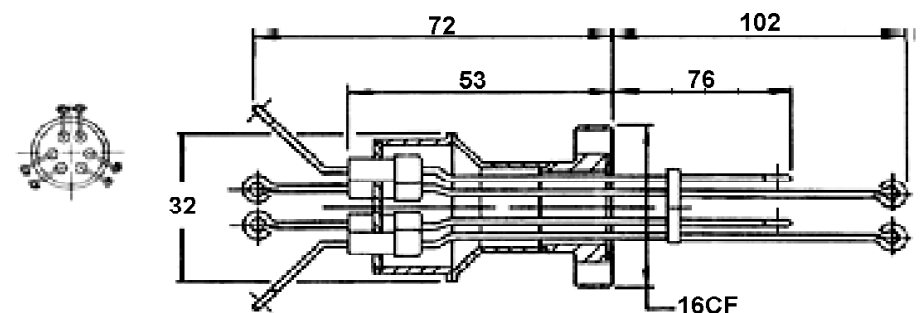

**Dimensions for Thermocouples type N / R / T
on 16 CF Flanges :**

262-TCN-C16
262-TCR-C16
262-TCT-C16

262-TCN-2-C16
262-TCR-2-C16
262-TCT-2-C16

262-TCN-3-C16
262-TCR-3-C16
262-TCT-3-C16

Last revised 2017-06-29
All data given in this sheet is carefully checked but is subject to change at any time.

File: 262-TCR-C16-UKV