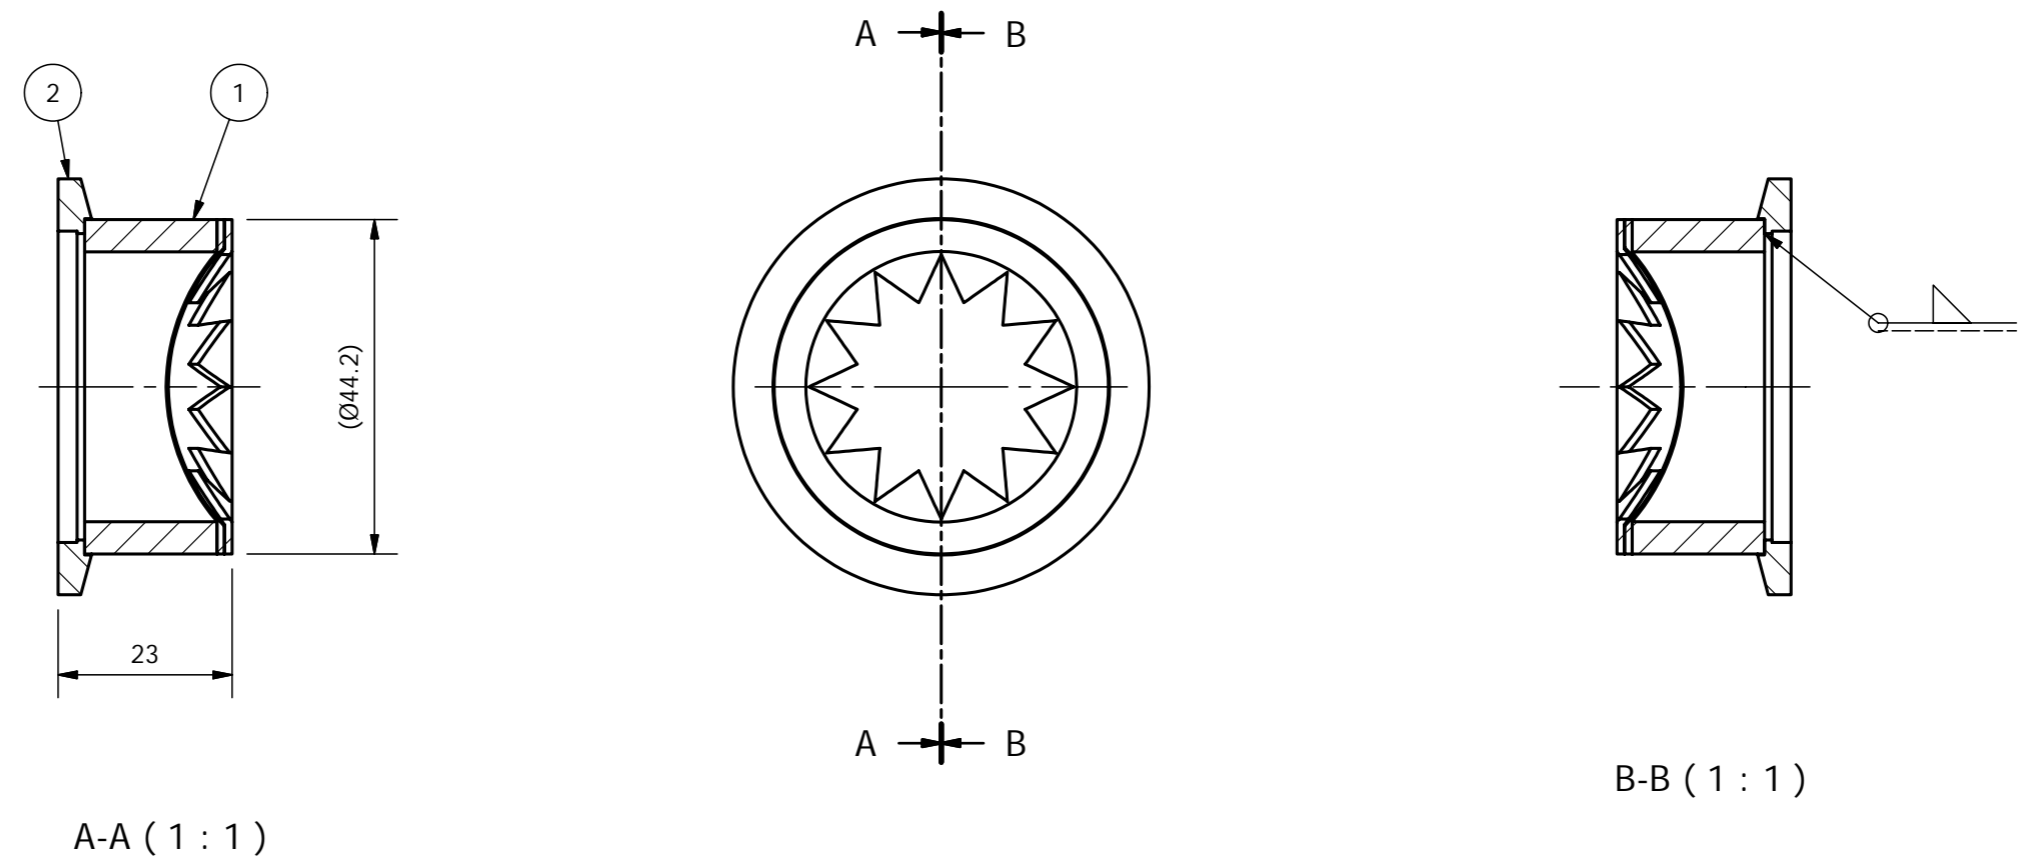

REVISION HISTORY			
ISSUE	DESCRIPTION	DATE	APPROVED
A	NEW DRAWING	14/09/2011	
B	ITEM 2 WAS TU40K20	20/09/2011	

- NOTES:
1. WELD TO BE T.I.G.
 2. FINISH - CLEAN AND He LEAK CHECK TO UHV STANDARDS.

PARTS LIST			
ITEM	PART NUMBER	DESCRIPTION	QTY
1		PRESSURE BURST DISK	1
2	KF40B44	40KF FLANGE BORED	1