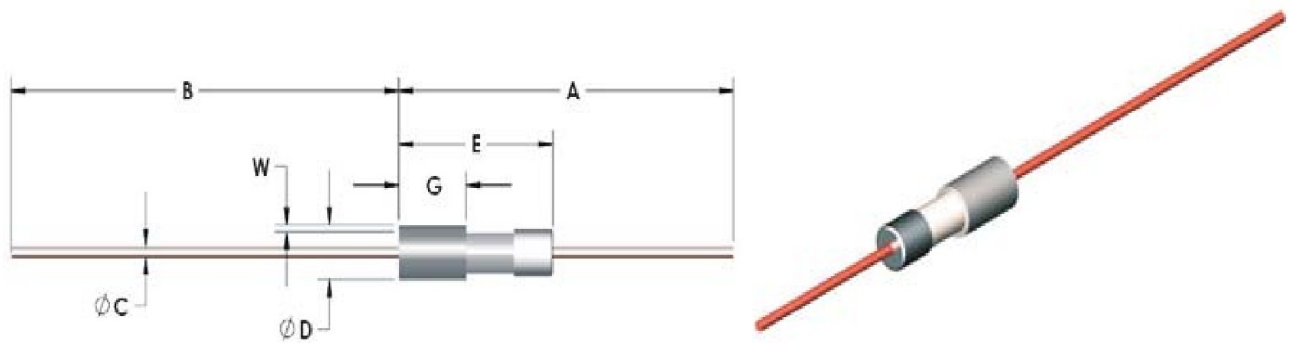

**Dimensions for item:**

- **261-13CU5K/261-13NI5K/261-13SS5K**

	<b>261-13CU5K</b>	<b>261-13NI5K</b>	<b>261-13SS5K</b>
A (mm)	47	47	47
B (mm)	55	55	55
C (mm)	1.3	1.3	1.3
D (mm)	6.3	6.3	6.3
E (mm)	22	22	22
G (mm)	9.4	9.4	9.4
W (mm)	0.4	0.4	0.4
Conductor	Copper	Nickel	Stainless Steel
Max current (A)	25	8	1