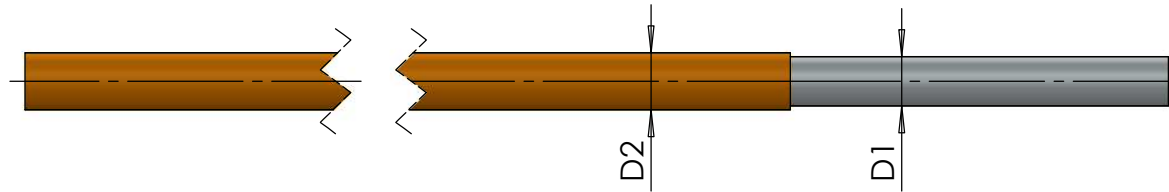

CABLE. VER	STRAND	D1	D2
301-KAPM-200	silver plated copper conductor 45x 0,07 mm (65x7x0,07)	∅ 1,94	∅ 2,15
301-KAPM-130	silver plated copper conductor 19x 0,25 mm	∅ 1,3	∅ 1,5
301-KAPM-100	silver plated copper conductor 19x 0,2 mm	∅ 1	∅ 1,22
301-KAPM-075	silver plated copper conductor 19x 0,15 mm	∅ 0,75	∅ 0,95
301-KAPM-060	silver plated copper conductor 19x 0,127 mm	∅ 0,64	∅ 0,75
301-KAPM-035	silver plated copper conductor 7x 0,12 mm	∅ 0,35	∅ 0,5
301-KAPM-025	silver plated copper conductor 7x 0,08 mm	∅ 0,23	∅ 0,4

Bemerkungen (Remarks)				Freimaßtoleranz (Standard Toleranz)		Maßstab (Scale)	Rauheit (Roughness)		europ.Projektion		
All informations provided in this drawing is considered to be confidential, proprietary and secret information. It is intended only for the use of individual or entity to whom it is sent. Individual or entity agrees to not disseminate or copy this information to anyone other than originally specified without the written consent Allectra GmbH.				Datum		Name	Material, Standard Oberfläche (Treatment)		Kanten (edges)		
											Gewicht (weight)
Design				18.09.2020		AD		Bezeichnung (Title)		Page: Pages:	
Drawn				21.09.2020		AD				4 8	
Check								Zeichnungsnummer (Drawing No.)		Revision	
Index				Modification		Datum		Name		Format A4	
								allectra		C:\PDM-Store\I:\PDM-Store\	
								301-KAPM-X			